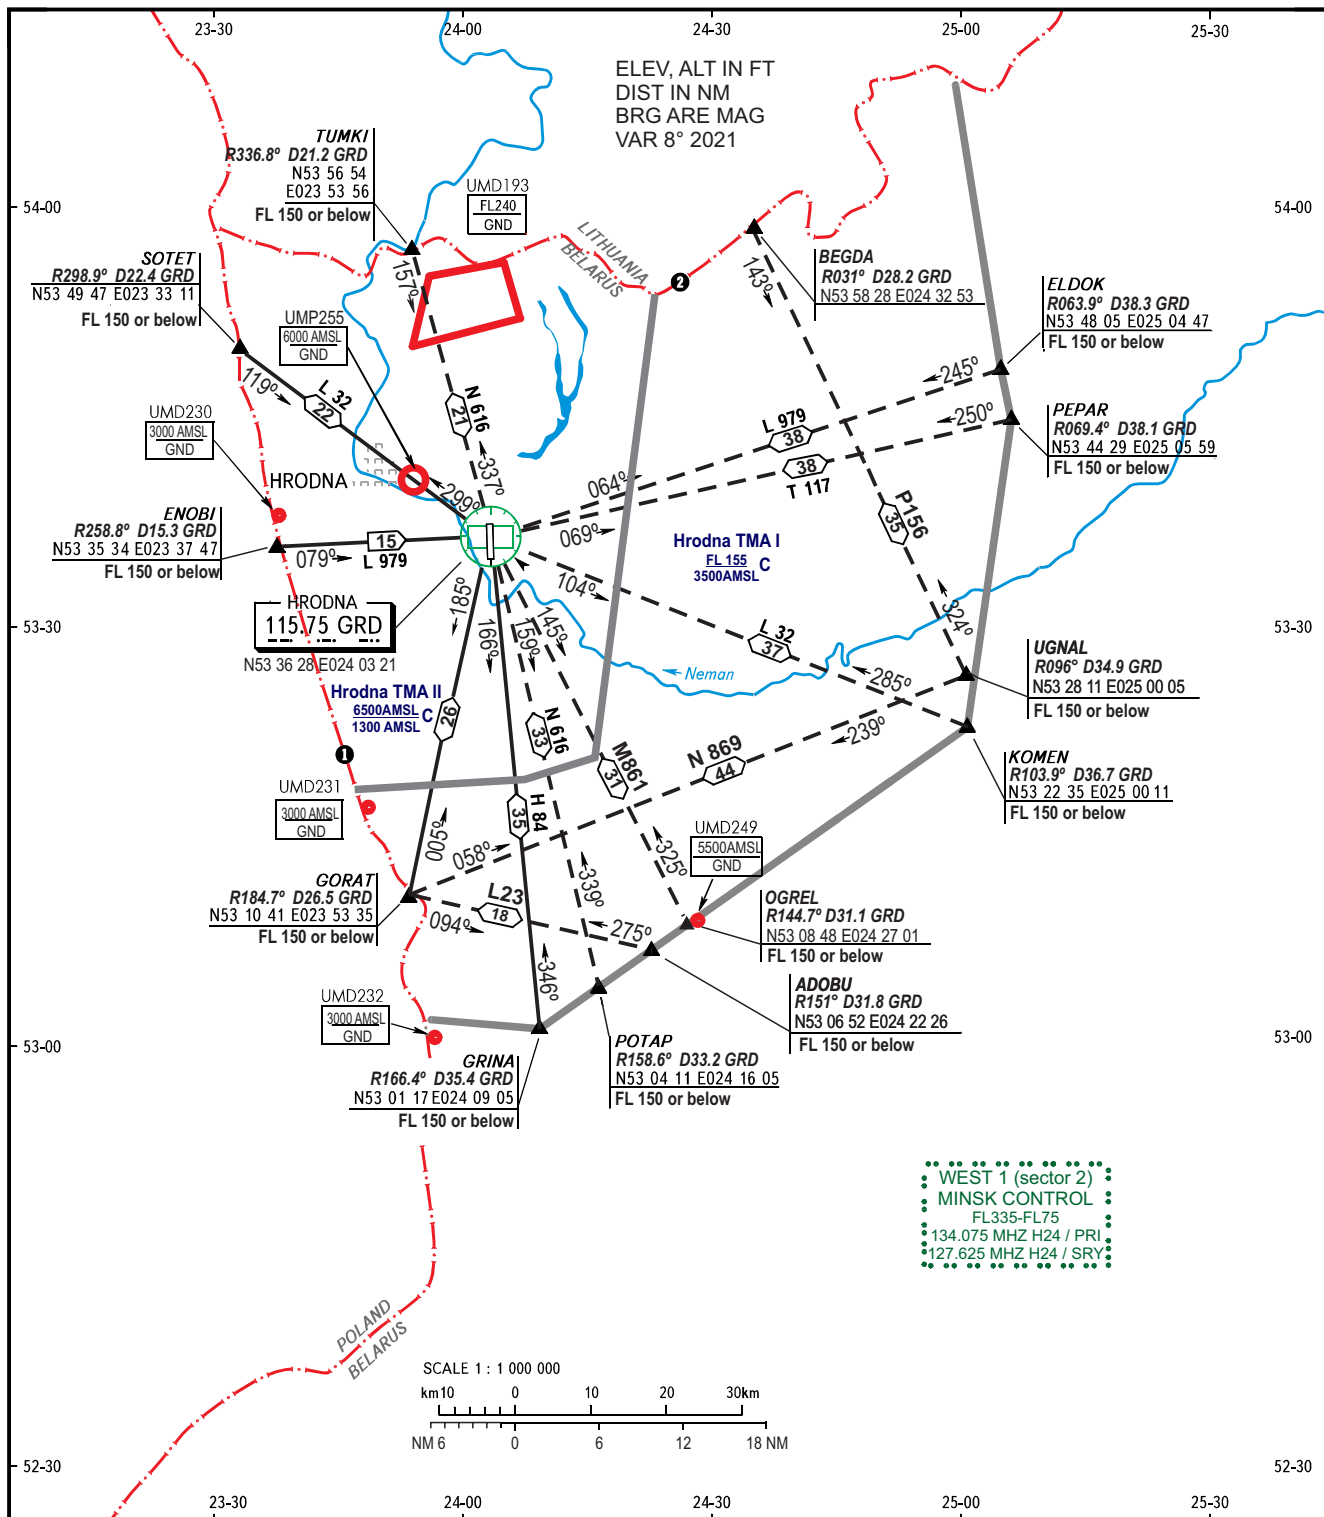

HRODNA, BELARUS

AREA CHART - ICAO

ARRIVAL, DEPARTURE
AND TRANSIT ROUTES

HRODNA TMA

HRODNA TOWER
(Combined task Aerodrome and
Approach Control Services) **134.500**

HRODNA MET HO **135.025 EN**
HO **126.175 RUS**

WARNING:
The ATC boundary coincides with
the state border between:
① BELARUS and POLAND
② BELARUS and LITHUANIA

CHANGE: Magnetic VAR.

THIS PAGE INTENTIONALLY LEFT BLANK